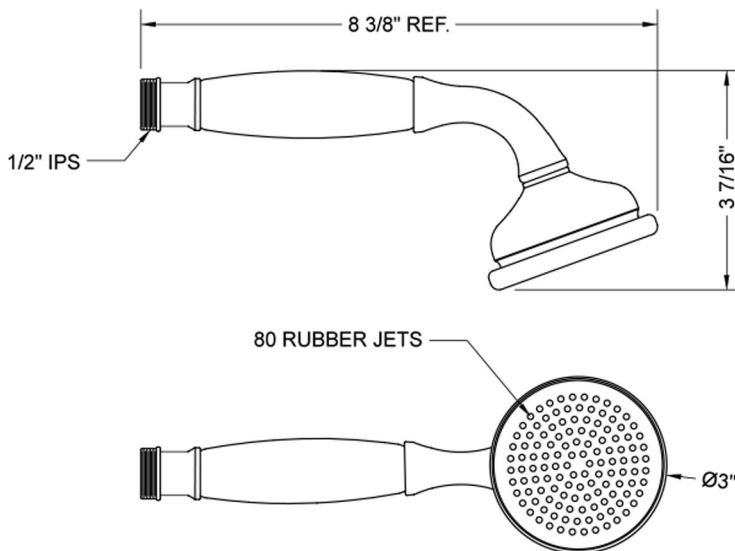

Sunshine Handshower - 1.75 GPM

Model #: B240-1.75-

FEATURES:

- Brass single function handshower
- 1/2" IPS male threads
- Removable white protective rings included (non functional)
- Comfortable balanced feel
- Traditional decorative design
- Available flow rates: 2.5, 2.0, 1.75, & 1.5 GPM
- 1.75 GPM—WaterSense approved

SPECIFICATION DRAWING:

SPRAY PATTERNS: