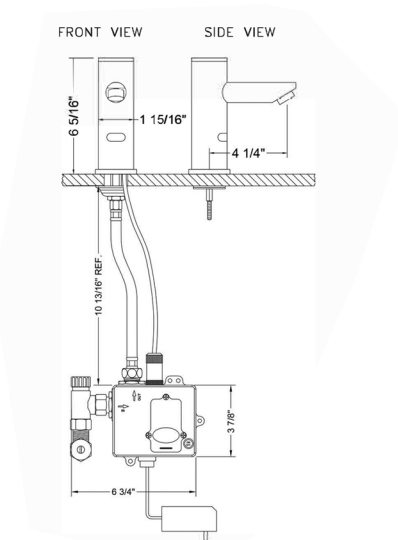

SPECIFICATION DRAWING: