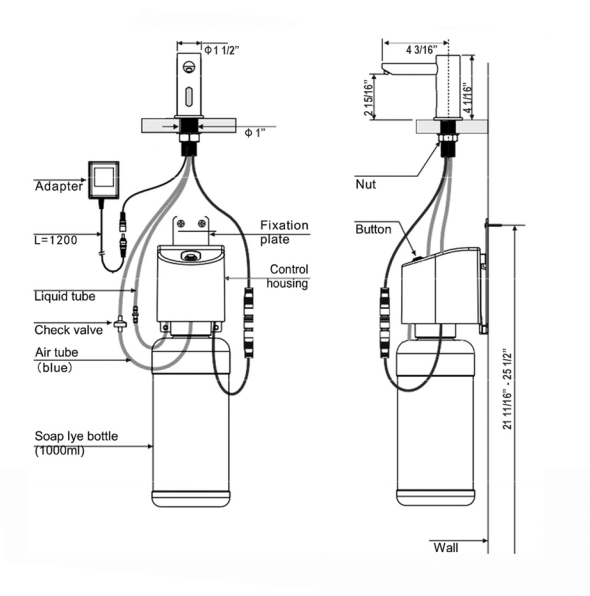

SPECIFICATION DRAWING: