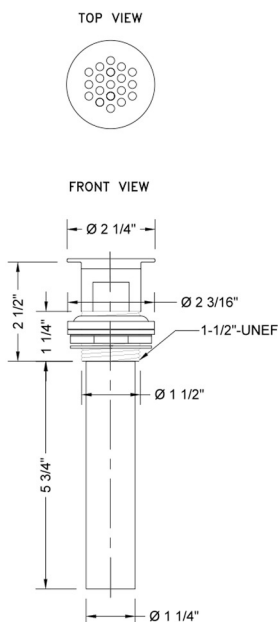

COMPLIANCES:

Complies with: ASME A112.18.2-2015/CSA B125.2-15