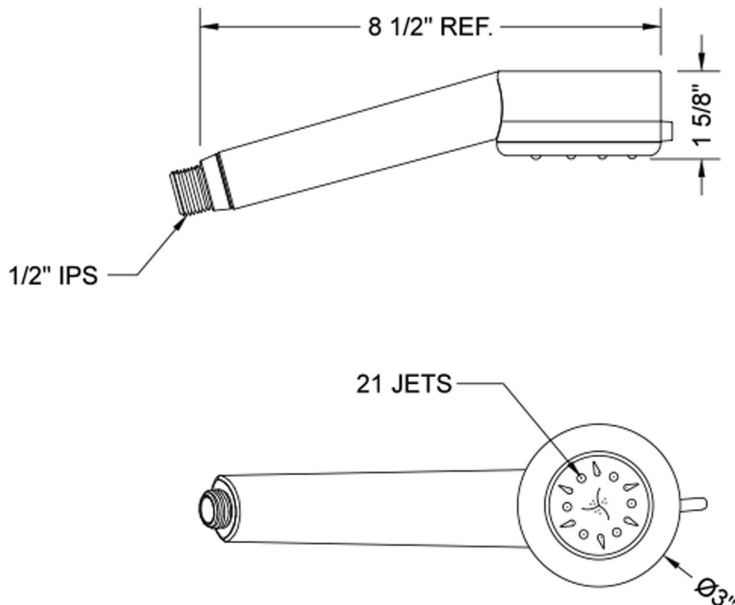

SPECIFICATION DRAWING: