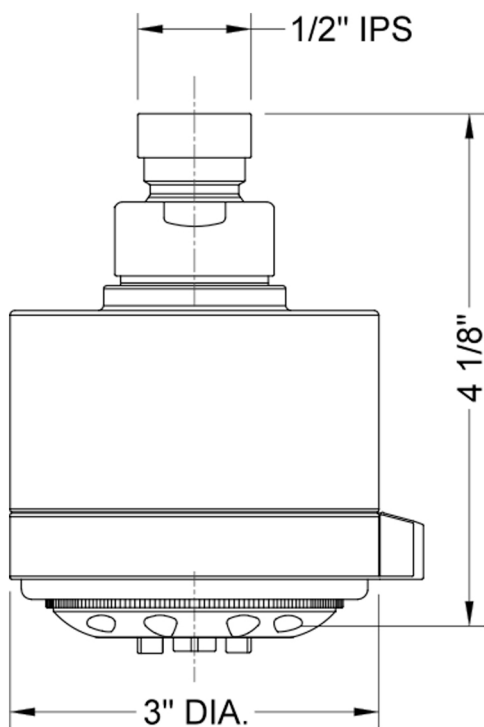

Cylindrica 5 Power Spray Showerhead - 1.5 GPM

Model #: S179-1.5-

FEATURES:

- 5 function showerhead
- 1/2 male threads
- Tab on adjusting ring allows for easy, adjustment of functions
- Contemporary design

SPECIFICATION DRAWING:

SPRAY PATTERNS: