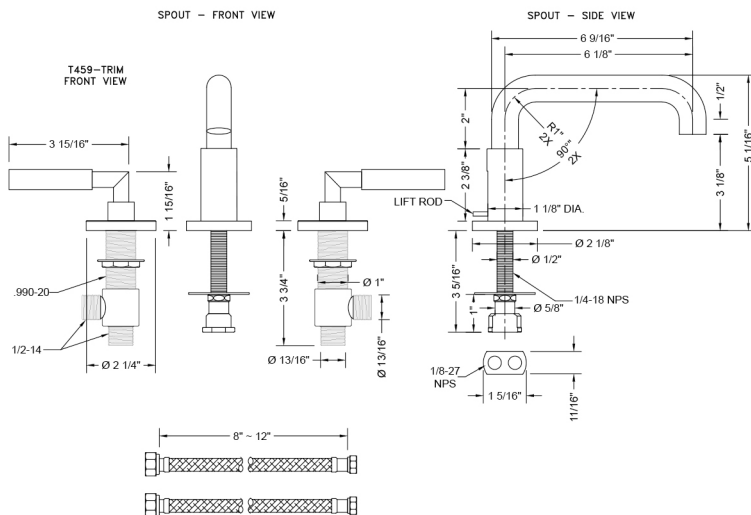

Downtown Contempo Faucet with Round Escutcheons & Contempo Slim Lever Handles

Model #: 8882-T459-1.2-

FEATURES:

- All brass 8" - 12" widespread faucet includes brass pop-up drain with overflow
- 1/4 turn ceramic valves
- Low Profile Swivel Spout (For Stationary Spout option, contact JACLO)
- Available Flow Rates: 1.5, 1.2 & 0.5 GPM. Additional flow rate (aerator) options available. Contact JACLO.
- 5 3/4" spout reach
- Spout Hole Size: 1 1/2" - 1 7/8"
- Valve Hole Size: 1 1/8" - 1 5/8"
- ADA Compliant Levers

SPECIFICATION DRAWING:

AVAILABLE HANDLES:

COMPLIANCES:

CEC

Complies with: ASME A112.18.1-2012/CSA B125.1-12