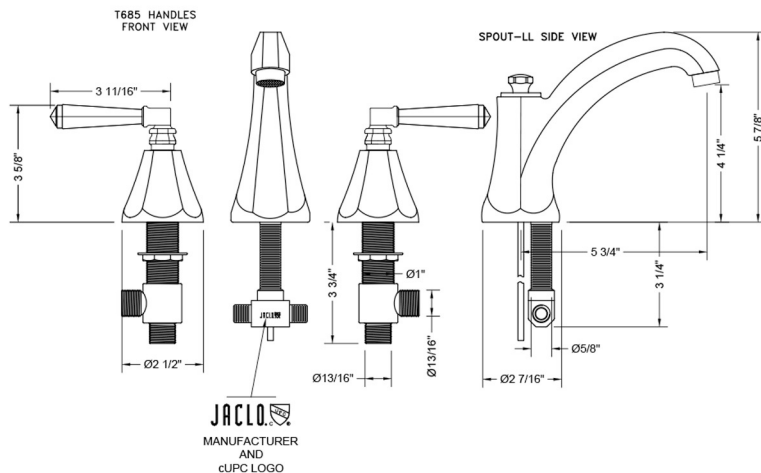

Astor High Profile Faucet with Hex Lever Handles

Model #: 6872-T685-

FEATURES:

- All brass 8" - 12" widespread faucet includes brass pop-up drain with overflow
- 1/4 turn ceramic valves
- Stationary Spout
- Available Flow Rates: 1.5, 1.2 & 0.5 GPM. Additional flow rate (aerator) options available. Contact JACLO.
- 5 3/4" spout reach
- Spout Hole Size Min-Max: 1 1/4" - 2"
- Valve Hole Size Min-Max: 1 1/8" - 1 5/8"

SPECIFICATION DRAWING:

AVAILABLE HANDLES: