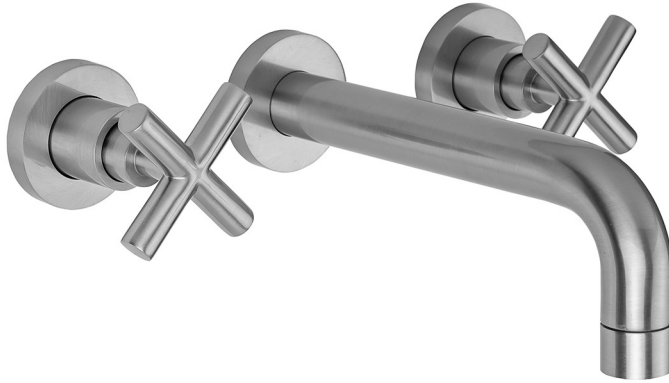

# Contempo Wall Faucet TRIM with Cross Handles -1.2 GPM

**Model #: 9880-W-WT462-TR-1.2-**

**FEATURES:**

- All brass construction 8" center to center
- 1/4 turn ceramic valves
- Stationary wall mounted spout
- Available flow rates: 1.5, 1.2, & 0.5 GPM. Additional flow rate (aerator) options available. Contact JACLO
- Requires 5550-RGH rough kit

**AVAILABLE FINISHES:**

Polished Chrome (PCH)	Satin Chrome (SC)	Bronze Umber (BU)
Satin Nickel (SN)	Pewter (PEW)	Caramel Bronze (CB)
Polished Nickel (PN)	Antique Brass (AB)	Antique Copper (ACU)
Oil-Rubbed Bronze (ORB)	Polished Brass (PB)	Polished Copper (PCU)
Vintage Bronze (VB)	Satin Brass (SB)	Matte Black (MBK)
Satin Gold (SG)	Polished Gold (PG)	Black Nickel (BKN)
White (WH)	Satin Cooper (SCU)	Almond (ALD)
Amber (AMB)	Azure Blue (AZB)	Coral (COR)
Mint Green (GRN)	Stone Grey (GRY)	Lilac (LAC)
Light Blue (LBL)	Limon (LIM)	Plum (PLM)
Pink (PNK)	Red (RED)	Graphite (GPH)
Aged Unlacquered Brass (AUB)		