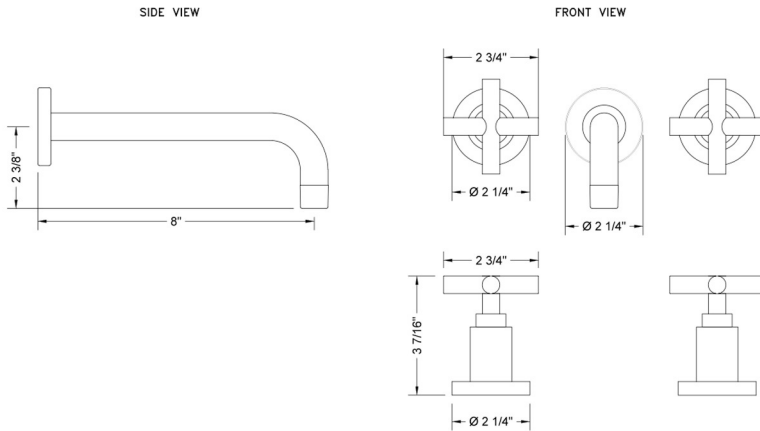

# Contempo Wall Faucet TRIM with Cross Handles -1.2 GPM

**Model #: 9880-W-WT462-TR-1.2-**

**FEATURES:**

- All brass construction 8" center to center
- 1/4 turn ceramic valves
- Stationary wall mounted spout
- Available flow rates: 1.5, 1.2, & 0.5 GPM. Additional flow rate (aerator) options available. Contact JACLO
- Requires 5550-RGH rough kit

**SPECIFICATION DRAWING:**

**AVAILABLE HANDLES:**