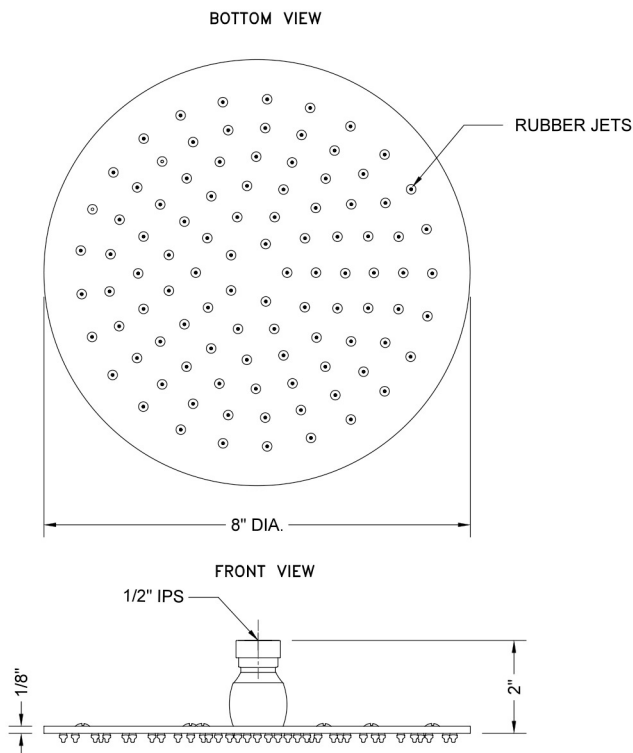

8" Round Rain Machine®-1.5 GPM

Model #: S208-1.5-

FEATURES:

- A POWER SHOWER - the technology of the Rain Machine® allows for a strong rain spray at any angle
- 1/2" IPS adjustable brass ball joint to adjust angle of showerhead
- 8" diameter all brass body with 95 easy clean rubber jets
- Available flow rates: 2.5, 2.0, 1.75, & 1.5 GPM

SPECIFICATION DRAWING:

SPRAY PATTERNS:

ANGLES AND FLOW RATES: