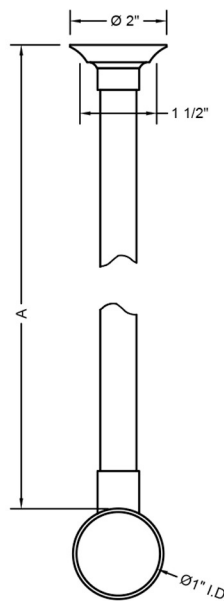

12" Ceiling Support Rod  
Model #: 4012-

**FEATURES:**

- Shower bar ceiling support
- For use with 7982- "L" bar or additional support for subway line, shower curtain rods & long showerarms.
- Fully plated
- Internal thread rod for field cutting

**SPECIFICATION DRAWING:**

CEILING SUPPORT ROD		
PART. #	DESCRIPTION	A
4012	SHOWER BAR CEILING SUPPORT	12"
4018	SHOWER BAR CEILING SUPPORT	18"
4024-	SHOWER BAR CEILING SUPPORT	24"
4030-	SHOWER BAR CEILING SUPPORT	30"
4036-	SHOWER BAR CEILING SUPPORT	36"