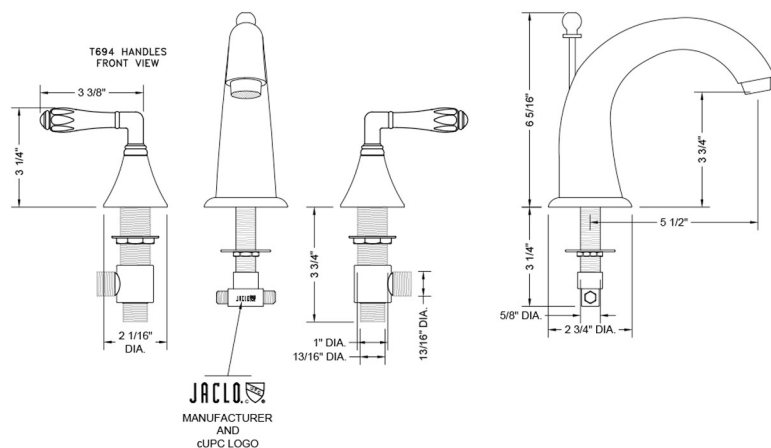

Cranford Faucet with Smooth Lever Handles

Model #: 5460-T694-

FEATURES:

- All brass 8" - 12" widespread faucet includes brass pop-up drain with overflow
- 1/4 turn ceramic valves
- Stationary Spout
- Available Flow Rates: 1.5, 1.2 & 0.5 GPM. Additional flow rate (aerator) options available. Contact JACLO.
- 5 1/2" spout reach
- Spout Hole Size Min-Max: 1 1/4" - 1 3/4"
- Valve Hole Size Min-Max: 1 1/8" - 1 5/8"

SPECIFICATION DRAWING:

AVAILABLE HANDLES: