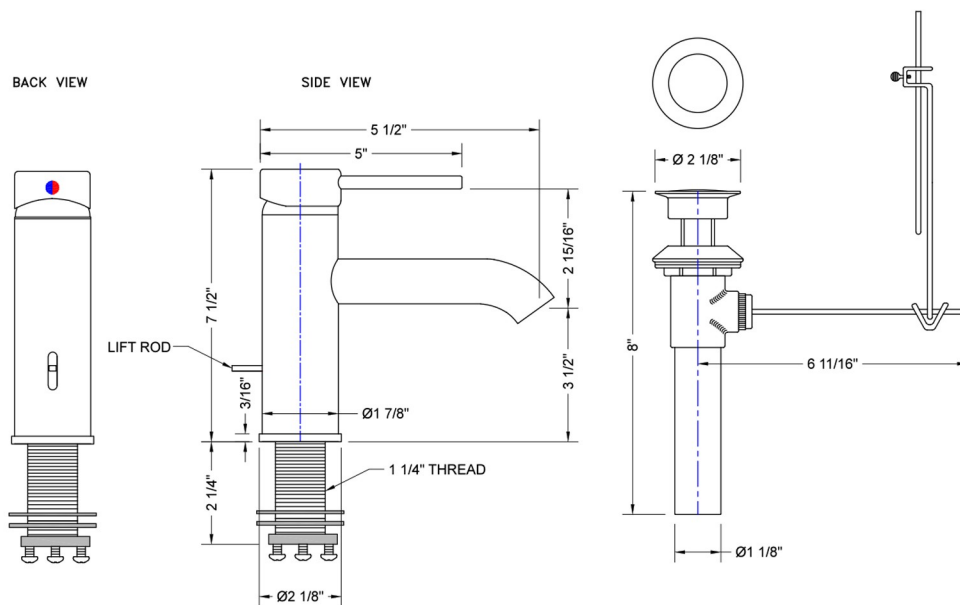

SPECIFICATION DRAWING:

COMPLIANCES:

Complies with: ASME A112.18.1-2012/CSA B125.1-12