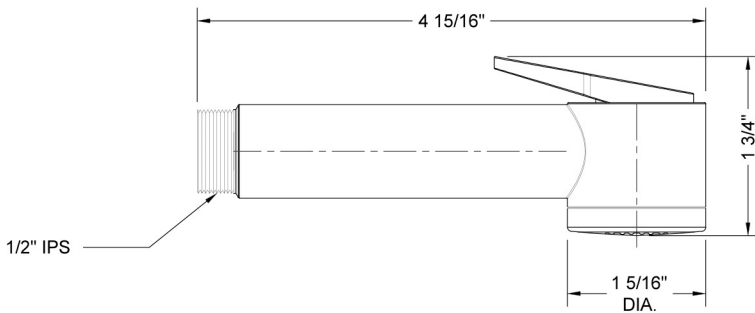

COMPLIANCES:

CEC

Complies with: ASME A112.18.1-2012/CSA B125.1-12