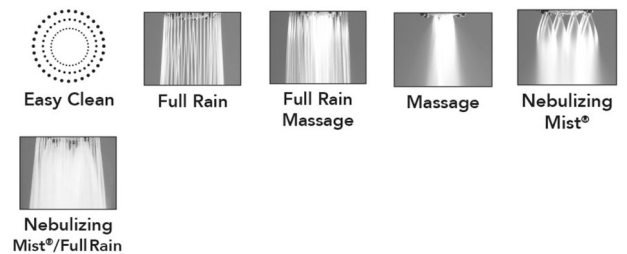

SPRAY PATTERNS:

COMPLIANCES:

Complies with: ASME A112.18.1-2012/CSA B125.1-12