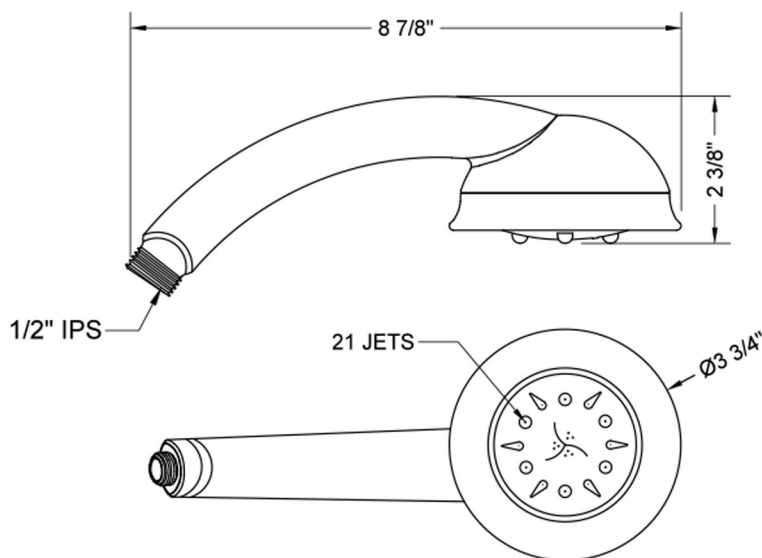

Ambra Handshower

Model #: S488-

FEATURES:

- 5 function handshower
- 1/2" IPS Male threads
- Light weight
- Comfortable ergonomic design
- Available flow rates: 2.5, 2.0, 1.75, 1.5 GPM
- 2.0 GPM—WaterSense approved

AVAILABLE FINISHES:

Polished Chrome (PCH)	Satin Chrome (SC)	Bronze Umber (BU)
Satin Nickel (SN)	Pewter (PEW)	Caramel Bronze (CB)
Polished Nickel (PN)	Antique Brass (AB)	Antique Copper (ACU)
Oil-Rubbed Bronze (ORB)	Polished Brass (PB)	Polished Copper (PCU)
Vintage Bronze (VB)	Satin Brass (SB)	Matte Black (MBK)
Satin Gold (SG)	Polished Gold (PG)	Black Nickel (BKN)
Satin Cooper (SCU)	Graphite (GPH)	

SPECIFICATION DRAWING:

SPRAY PATTERNS:

COMPLIANCES:

Complies with: ASME A112.18.1-2012/CSA B125.1-12