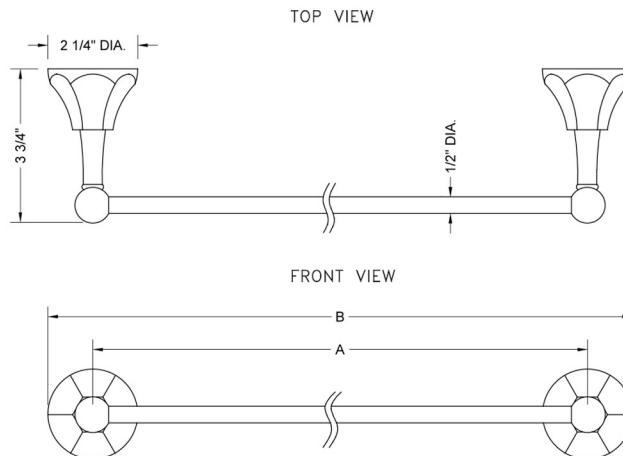

## 24" Astor Towel Bar

#### FEATURES:

- All brass 24" towel bar
- Universal mounting hardware included
- 3 3/4" projection
- Custom lengths available. Contact JACLO for pricing & availability.
- Able to be cut in the field

#### SPECIFICATION DRAWING:

ASTOR TOWEL BARS			
PART. #	DESCRIPTION	A	B
4870-TB-18-	18" ALL BRASS TOWEL BAR	18"	20 1/4"
4870-TB-24-	24" ALL BRASS TOWEL BAR	24"	26 1/4"