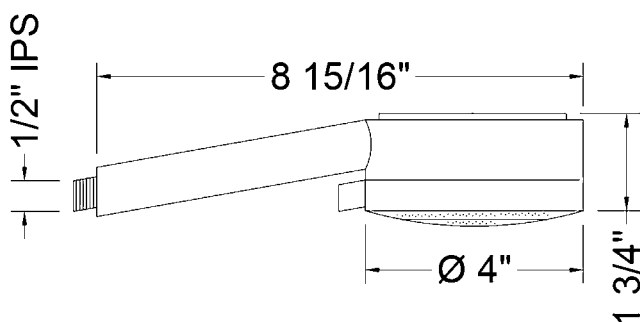

Kiera Handshower- 2.0 GPM

Model #: S482-2.0-

FEATURES:

- 3 function handshower with 4" face
- 1/2" IPS male threads
- Tab on adjusting ring allows for easy adjustment of functions
- Contemporary design
- Available flow rates: 2.5, 2.0, 1.75 & 1.5 GPM

SPECIFICATION DRAWING:

SPRAY PATTERNS: