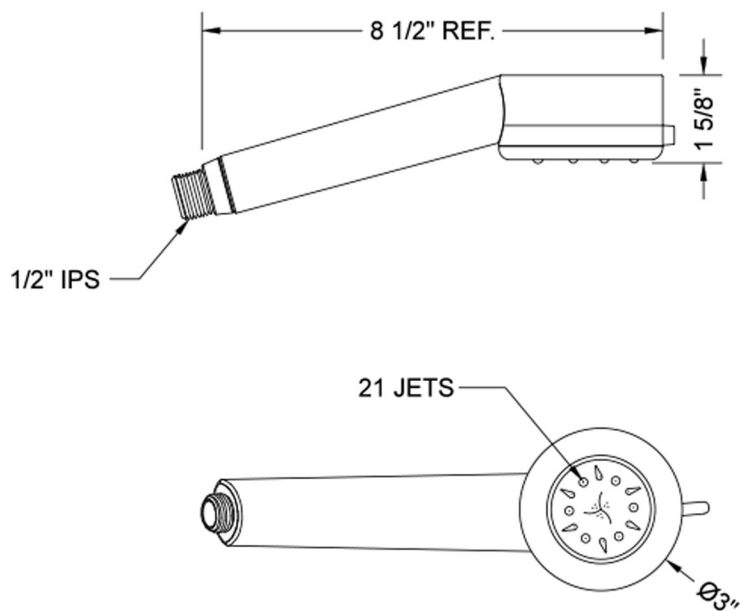

SPECIFICATION DRAWING: