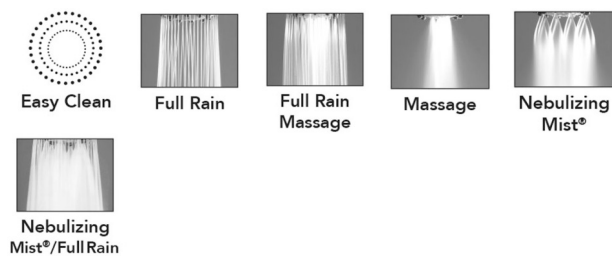

SPRAY PATTERNS:

COMPLIANCES:

CEC

Complies with: ASME A112.18.1-2012/CSA B125.1-12