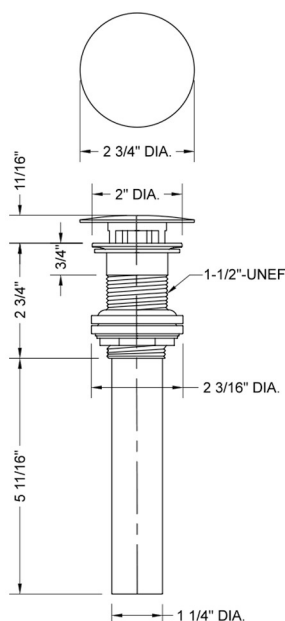

COMPLIANCES:

Complies with: ASME A112.18.2-2015/CSA B125.2-15