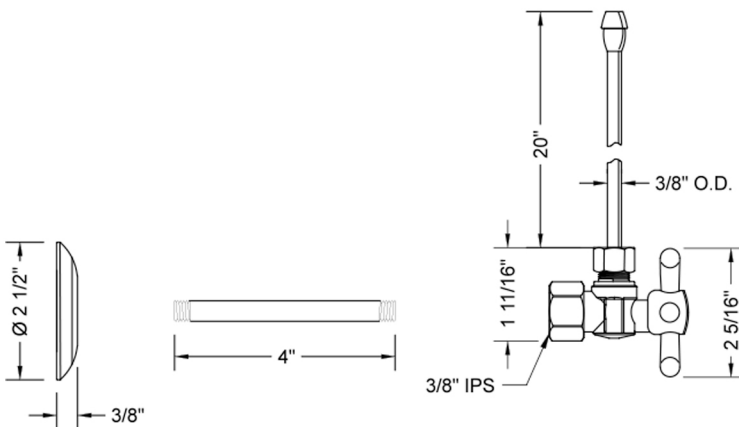

Quarter Turn Angle Pattern 3/8" IPS x 3/8" O.D. Faucet Supply Kit with Standard Cross Handle, 20" Supply Tubes, Escutcheons

Model #: 615-62-

FEATURES:

- Complete Faucet Supply Kit
- Kit contains:
 - (2) Quarter Turn Angle Pattern 3/8" IPS x 3/8" O.D. Supply Valve with Standard Cross Handle P/N 615
 - (2) 20" Copper Supply Tubes P/N 662
 - (2) Escutcheons P/N 740 (ULB P/N 6015)
 - (2) 3/8" Brass Nipples P/N 801-38.4

SPECIFICATION DRAWING:

COMPONENTS	
DESCRIPTION	QTY:
ANGLE VALVE - STANDARD CROSS HANDLE	2
20" X 3/8" O.D. SUPPLY TUBE	2
2 1/2" SURE GRIP ESCUTCHEON	2
4" NIPPLE	2

AVAILABLE HANDLES: