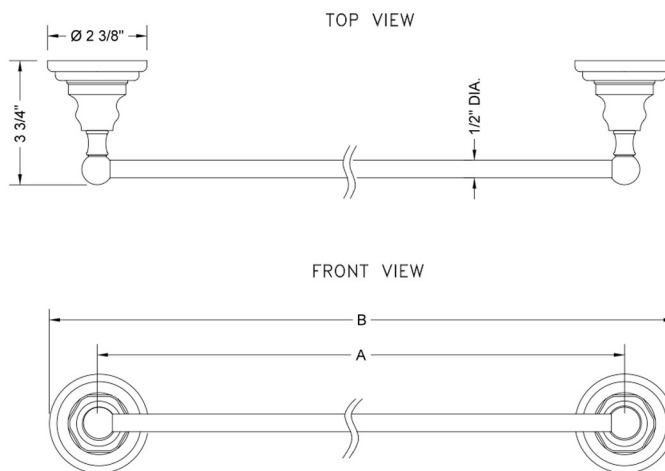

18" Roaring 20's / Westfield Towel Bar

Model #: 4830-TB-18-

FEATURES:

- All brass 18" towel bar
- Universal mounting hardware included
- 3 3/4" projection
- Custom lengths available. Contact JACLO for pricing & availability.
- Able to be cut in the field

SPECIFICATION DRAWING:

ROARING 20'S / WESTFIELD JACLO TOWEL BARS			
PART. #	DESCRIPTION	A	B
4830-TB-18-	18" ALL BRASS TOWEL BAR	18"	20 3/8"
4830-TB-24-	24" ALL BRASS TOWEL BAR	24"	26 3/8"