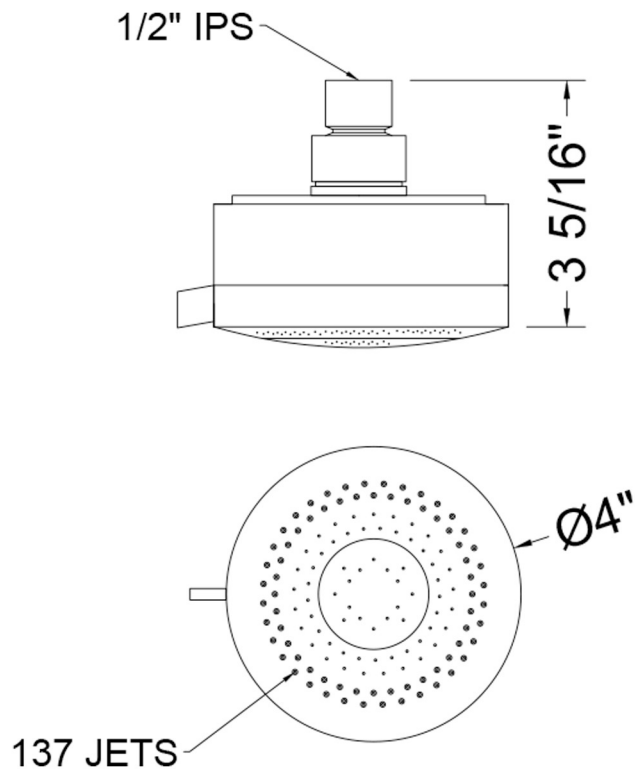

### FEATURES:

- 3 function showerhead with 4" face
- 1/2" IPS adjustable brass ball joint to adjust angle of showerhead
- Available flow rates: 2.5, 2.0, 1.75 & 1.5 GPM

### SPECIFICATION DRAWING: