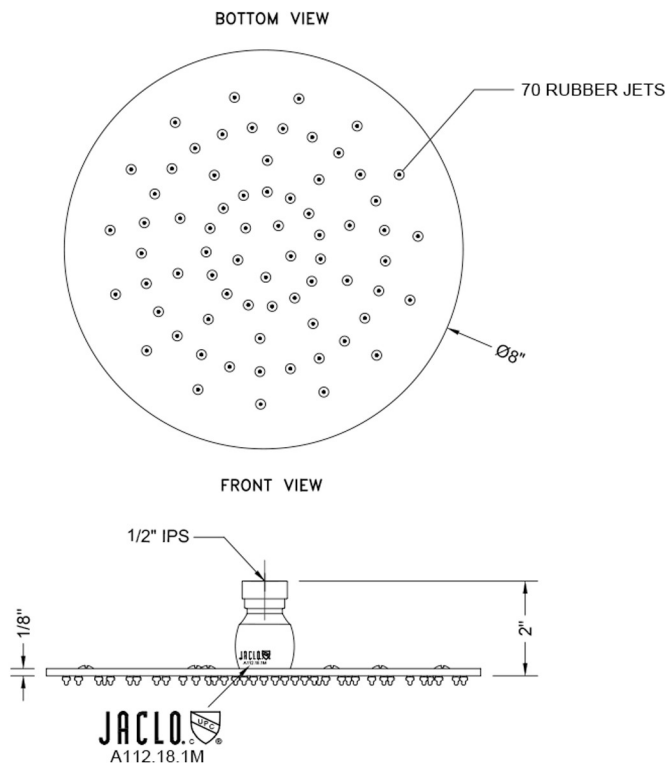

## 8" Extra Velocity Rain Machine® Model #: S408XV-

### FEATURES:

- A POWER SHOWER WITH EXTRA VELOCITY - the technology of the Rain Machine® allows for a strong rain spray at any angle
- 1/2" IPS adjustable brass ball joint to adjust angle of showerhead
- 8" diameter all brass body with 70 easy clean rubber jets
- Available flow rates: 2.5, 2.0, 1.75 & 1.5 GPM
- 2.0 & 1.75 GPM- Watersense Approved

### SPECIFICATION DRAWING:

### ANGLES AND FLOW RATES:

2.5 GPM			
2.0 GPM			
1.75 GPM	45°	90°	Drop Ceiling
1.5 GPM			