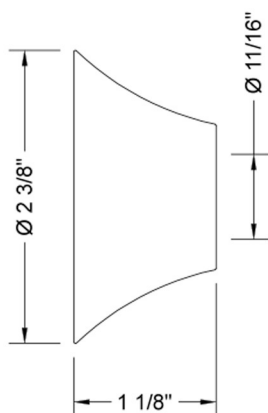

## 1 1/16" Bell Escutcheon

Model #: 7116-

### FEATURES:

- Fits 1/2" Cover tube for 1/2" Copper Pipe
- 1 1/16" I.D.
- For use with 579 cover tube

### SPECIFICATION DRAWING:

SIDE VIEW

FRONT VIEW