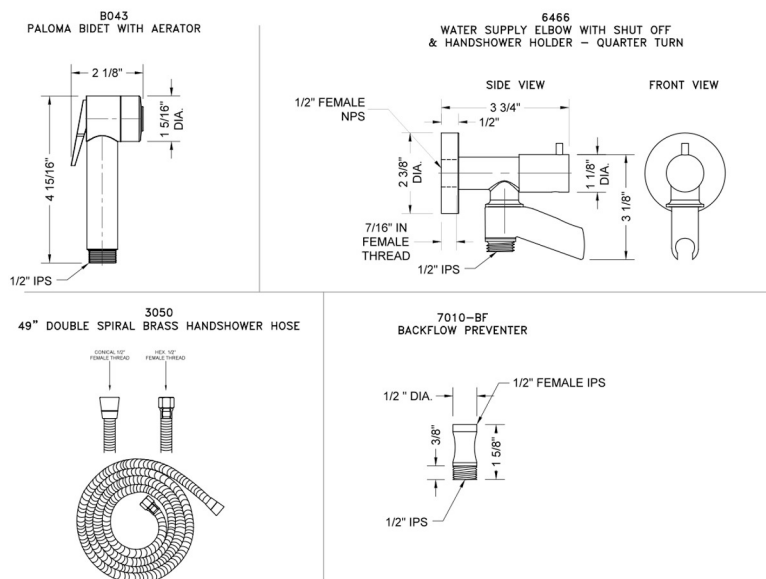

# Paloma Bidet Spray Kit with Aerator & On/Off Water Supply

**Model #: B043-646-**

## FEATURES:

- Soft aerated bidet kit
- 1/2" Female inlet x 1/2" Male outlet
- Note:
  - Water must be turned off when not in use
- Kit includes:
  - Bidet handshower P/N B043
  - Water supply elbow with on/off valve and swivel handshower holder P/N 6466
  - Hose P/N 3049-DS
  - Dual check valve back flow preventer P/N 7010-BF

## SPECIFICATION DRAWING: