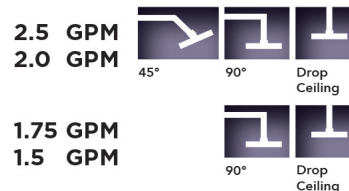

SPRAY PATTERNS:

ANGLES AND FLOW RATES: