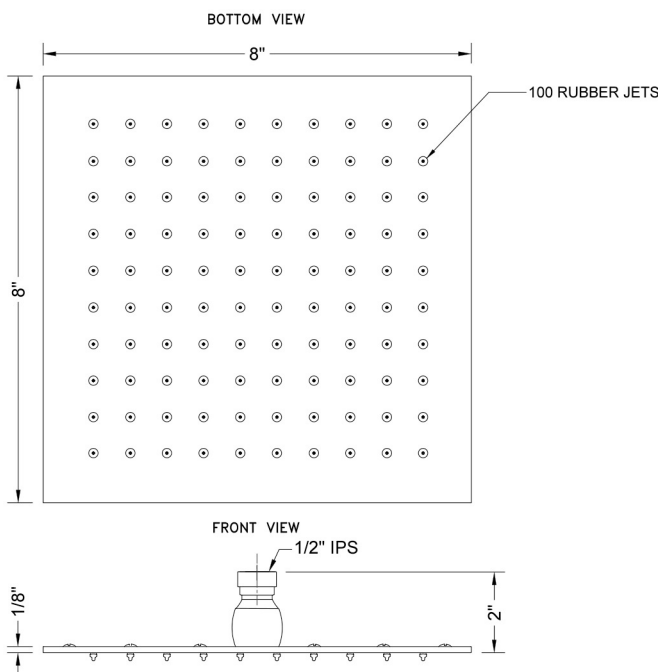

SPECIFICATION DRAWING: