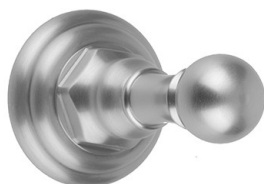

Roaring 20's / Westfield Robe Hook

Model #: 4830-RH-

FEATURES:

- All brass single robe hook
- Universal mounting hardware included
- 3 3/4" projection

AVAILABLE FINISHES:

Polished Chrome (PCH)	Satin Chrome (SC)	Bronze Umber (BU)
Satin Nickel (SN)	Pewter (PEW)	Caramel Bronze (CB)
Polished Nickel (PN)	Antique Brass (AB)	Antique Copper (ACU)
Oil-Rubbed Bronze (ORB)	Polished Brass (PB)	Polished Copper (PCU)
Vintage Bronze (VB)	Satin Brass (SB)	Matte Black (MBK)
Satin Gold (SG)	Polished Gold (PG)	Black Nickel (BKN)
White (WH)	Unlacquered Brass (ULB)	Satin Cooper (SCU)
Almond (ALD)	Amber (AMB)	Azure Blue (AZB)
Coral (COR)	Mint Green (GRN)	Stone Grey (GRY)
Lilac (LAC)	Light Blue (LBL)	Limon (LIM)
Plum (PLM)	Pink (PNK)	Red (RED)
Graphite (GPH)	Aged Unlacquered Brass (AUB)	