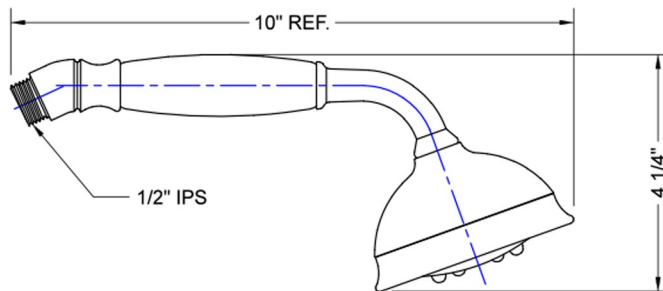

Dania Handshower - 1.75 GPM

Model #: B288-1.75-

FEATURES:

- All brass construction
- 5 function handshower
- 1/2" IPS male threads
- Ergonomically well balanced for comfortable grip

AVAILABLE FINISHES:

Polished Chrome (PCH)	Satin Chrome (SC)	Bronze Umber (BU)
Satin Nickel (SN)	Pewter (PEW)	Caramel Bronze (CB)
Polished Nickel (PN)	Antique Brass (AB)	Antique Copper (ACU)
Oil-Rubbed Bronze (ORB)	Polished Brass (PB)	Polished Copper (PCU)
Vintage Bronze (VB)	Satin Brass (SB)	Matte Black (MBK)
Satin Gold (SG)	Polished Gold (PG)	Black Nickel (BKN)
Satin Cooper (SCU)	Graphite (GPH)	

SPECIFICATION DRAWING:

SPRAY PATTERNS: