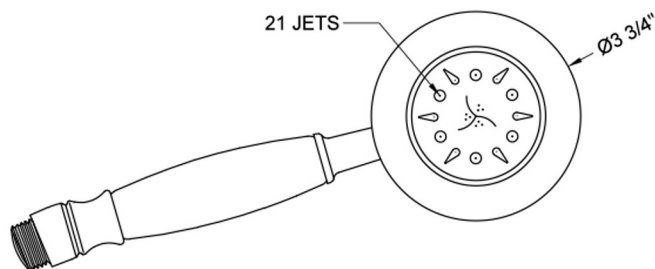

Dania Handshower - 1.75 GPM

Model #: B288-1.75-

FEATURES:

- All brass construction
- 5 function handshower
- 1/2" IPS male threads
- Ergonomically well balanced for comfortable grip

AVAILABLE FINISHES:

Polished Chrome (PCH)	Satin Chrome (SC)	Bronze Umber (BU)
Satin Nickel (SN)	Pewter (PEW)	Caramel Bronze (CB)
Polished Nickel (PN)	Antique Brass (AB)	Antique Copper (ACU)
Oil-Rubbed Bronze (ORB)	Polished Brass (PB)	Polished Copper (PCU)
Vintage Bronze (VB)	Satin Brass (SB)	Matte Black (MBK)
Satin Gold (SG)	Polished Gold (PG)	Black Nickel (BKN)
Satin Cooper (SCU)	Graphite (GPH)	

SPECIFICATION DRAWING:

SPRAY PATTERNS: