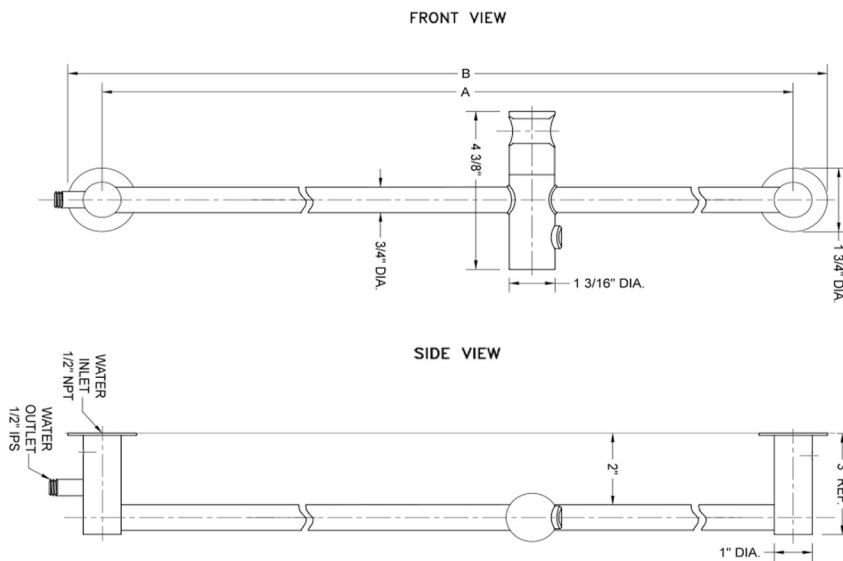

# 30" Contemporary Slim Wall Bar with Bottom Outlet Integral Water Supply

**Model #: 9530-**

## FEATURES:

- 30" Brass wall bar with bottom water outlet
- Integral water outlet eliminates need for separate water supply elbow
- Push button slider easily moves up & down & side to side
- Adjustable handshower angle
- Replace showerarm & showerhead with sliderail for handshower & hose
- Perfect for full height shower & shower seat applications
- Conical end of hose sits in holder
- Custom lengths available. Contact JACLO for pricing & availability
- Mounting hardware included
- CLSD-95 soap dish for wall bar sold separately

## SPECIFICATION DRAWING:

DECORATIVE WALL BARS			
PART. #	DESCRIPTION	A	B
9524	24" WALL BAR	24"	25 3/4"
9530	30" WALL BAR	30"	31 3/4"
9536	36" WALL BAR	36"	37 3/4"