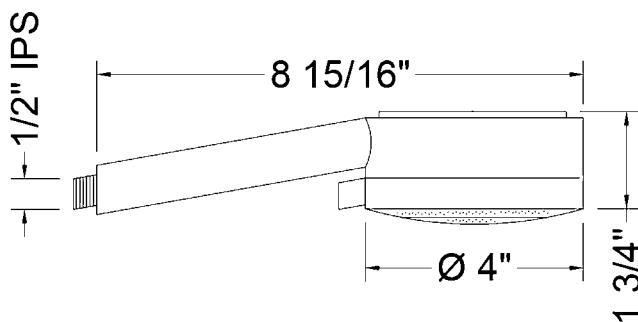

Kiera Handshower- 1.5 GPM

Model #: S482-1.5-

FEATURES:

- 3 function handshower with 4" face
- 1/2" IPS male threads
- Tab on adjusting ring allows for easy adjustment of functions
- Contemporary design
- Available flow rates: 2.5, 2.0, 1.75 & 1.5 GPM

SPECIFICATION DRAWING:

SPRAY PATTERNS: