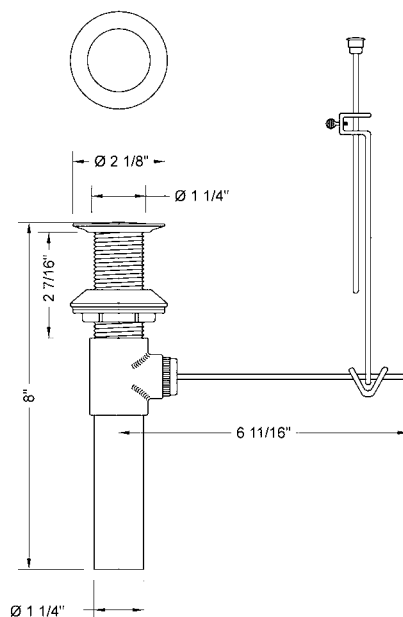

Fully Polished & Plated Pop-Up Lavatory Drain

Model #: 839-

FEATURES:

- Fully polished & plated
- Adjustable all brass stopper
- Fits 1 1/2" sink opening
- Without overflow

AVAILABLE FINISHES:

Polished Chrome (PCH)	Satin Chrome (SC)	Bronze Umber (BU)
Satin Nickel (SN)	Pewter (PEW)	Caramel Bronze (CB)
Polished Nickel (PN)	Antique Brass (AB)	Antique Copper (ACU)
Oil-Rubbed Bronze (ORB)	Polished Brass (PB)	Polished Copper (PCU)
Vintage Bronze (VB)	Satin Brass (SB)	Matte Black (MBK)
Satin Gold (SG)	Polished Gold (PG)	Black Nickel (BKN)
White (WH)	Unlacquered Brass (ULB)	Satin Cooper (SCU)
Almond (ALD)	Amber (AMB)	Azure Blue (AZB)
Coral (COR)	Mint Green (GRN)	Stone Grey (GRY)
Lilac (LAC)	Light Blue (LBL)	Limon (LIM)
Plum (PLM)	Pink (PNK)	Red (RED)
Graphite (GPH)	Aged Unlacquered Brass (AUB)	

SPECIFICATION DRAWING:

COMPLIANCES:

Complies with: ASME A112.18.2-2015/CSA B125.2-15