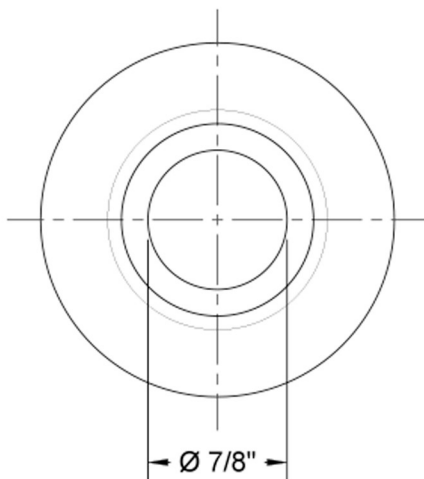

Round Escutcheon

Model #: 6006-

FEATURES:

- 2 1/4" Diameter brass escutcheon
- Supplied with one O-ring to fit: -1/2" showerarms
- Decorative design

AVAILABLE FINISHES:

Polished Chrome (PCH)	Satin Chrome (SC)	Bronze Umber (BU)
Satin Nickel (SN)	Pewter (PEW)	Caramel Bronze (CB)
Polished Nickel (PN)	Antique Brass (AB)	Antique Copper (ACU)
Oil-Rubbed Bronze (ORB)	Polished Brass (PB)	Polished Copper (PCU)
Vintage Bronze (VB)	Satin Brass (SB)	Matte Black (MBK)
Satin Gold (SG)	Polished Gold (PG)	Black Nickel (BKN)
White (WH)	Unlacquered Brass (ULB)	Satin Cooper (SCU)
Almond (ALD)	Amber (AMB)	Azure Blue (AZB)
Coral (COR)	Mint Green (GRN)	Stone Grey (GRY)
Lilac (LAC)	Light Blue (LBL)	Limon (LIM)
Plum (PLM)	Pink (PNK)	Red (RED)
Graphite (GPH)	Aged Unlacquered Brass (AUB)	

SPECIFICATION DRAWING:

FRONT VIEW

FRONT VIEW