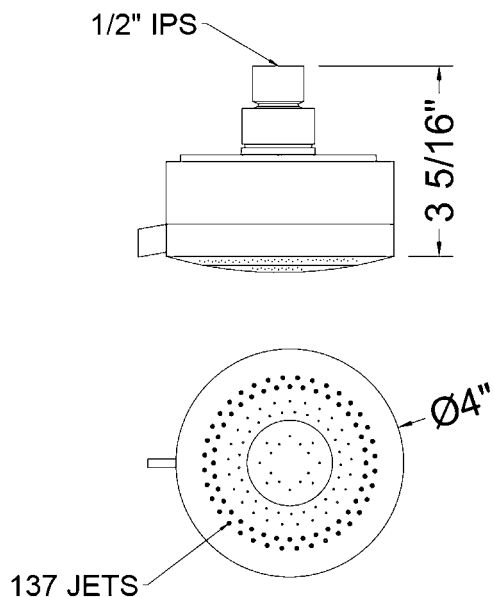

Kiera Rainhead- 2.0 GPM

Model #: S182-2.0-

FEATURES:

- 3 function showerhead
- 1/2" IPS adjustable brass ball joint to adjust angle of showerhead
- 4" diameter
- Available flow rates: 2.5, 2.0, 1.75 & 1.5 GPM

SPECIFICATION DRAWING:

SPRAY PATTERNS: