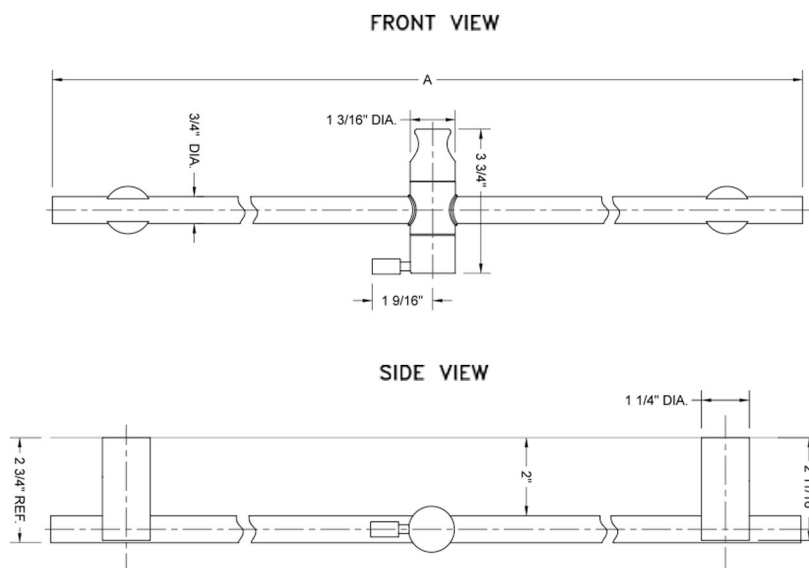

24" Retrofit Wall Bar with Adjustable Mounts

Model #: 9724-

FEATURES:

- 24" Brass universal fit wall bar
- Adjustable height & angle
- Adjustable mounts to fit pre existing holes, no need to re-tile or patch walls. Mounts can adjust to cover holes.
- Lever adjustment for easy movement of slider up & down & side to side
- 180° handshower angle adjustment
- Conical end of hose sits in holder
- Mounting hardware included
- CLSD-95 soap dish for wall bar sold separately
- Oversized escutcheons available to cover large existing holes. Contact JACLO.

SPECIFICATION DRAWING:

DECORATIVE WALL BAR		
PART. #	DESCRIPTION	A
9724	24" ADJ. WALL BAR	24"
9730	30" ADJ. WALL BAR	30"
9736	36" ADJ. WALL BAR	36"