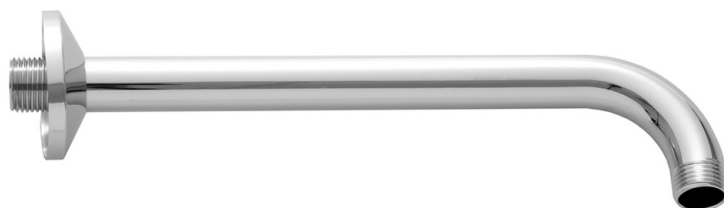

## 10" 90° Showerarm with Escutcheon

**Model #: 8042-**

### FEATURES:

- Brass 90° showerarm with escutcheon
- 1/2" Male IPS
- 10" length
- 2" short drop on 90° bend
- Ideal for rainheads
- For ceiling support, see 4012, 4018, 4024, 4030, 4036, or custom lengths
- Other escutcheons and custom lengths available. Contact JACLO

### AVAILABLE FINISHES:

Polished Chrome (PCH)	Satin Chrome (SC)	Bronze Umber (BU)
Satin Nickel (SN)	Pewter (PEW)	Caramel Bronze (CB)
Polished Nickel (PN)	Antique Brass (AB)	Antique Copper (ACU)
Oil-Rubbed Bronze (ORB)	Polished Brass (PB)	Polished Copper (PCU)
Vintage Bronze (VB)	Satin Brass (SB)	Matte Black (MBK)
Satin Gold (SG)	Polished Gold (PG)	Black Nickel (BKN)
White (WH)	Unlacquered Brass (ULB)	Satin Cooper (SCU)
Almond (ALD)	Amber (AMB)	Azure Blue (AZB)
Coral (COR)	Mint Green (GRN)	Stone Grey (GRY)
Lilac (LAC)	Light Blue (LBL)	Limon (LIM)
Plum (PLM)	Pink (PNK)	Red (RED)
Graphite (GPH)	Aged Unlacquered Brass (AUB)	