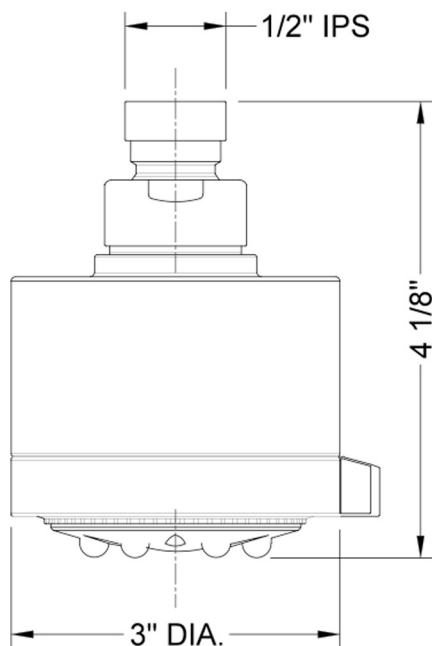

Cylindrico 5 Showerhead- 1.75 GPM

Model #: S168-1.75-

FEATURES:

- 5 function showerhead with 3" face
- 1/2" IPS adjustable brass ball joint to adjust angle of showerhead
- Tab on adjusting ring allows for easy, adjustment of functions
- Available flow rates: 2.5, 2.0, 1.75 & 1.5 GPM
- 2.0 GPM—WaterSense approved

SPECIFICATION DRAWING:

SPRAY PATTERNS: