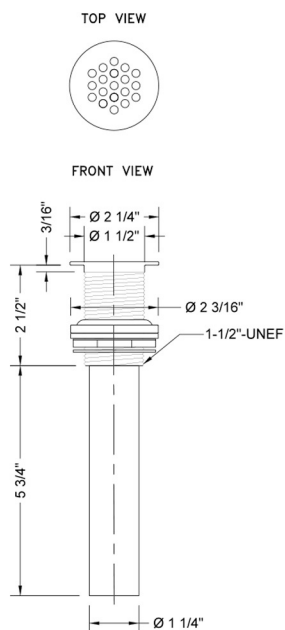

## Grid Lavatory Drain

**Model #: 810-**

### FEATURES:

- Grid strainer with 19 holes for fast draining
- Fully polished & plated (17 gauge)
- Fits 1 1/2" opening (standard flange)
- Drain is always opened in basin
- Without overflow

### SPECIFICATION DRAWING: