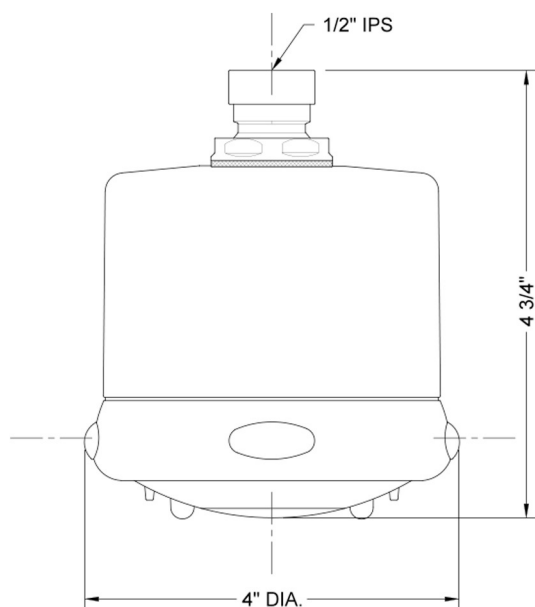

SPECIFICATION DRAWING: