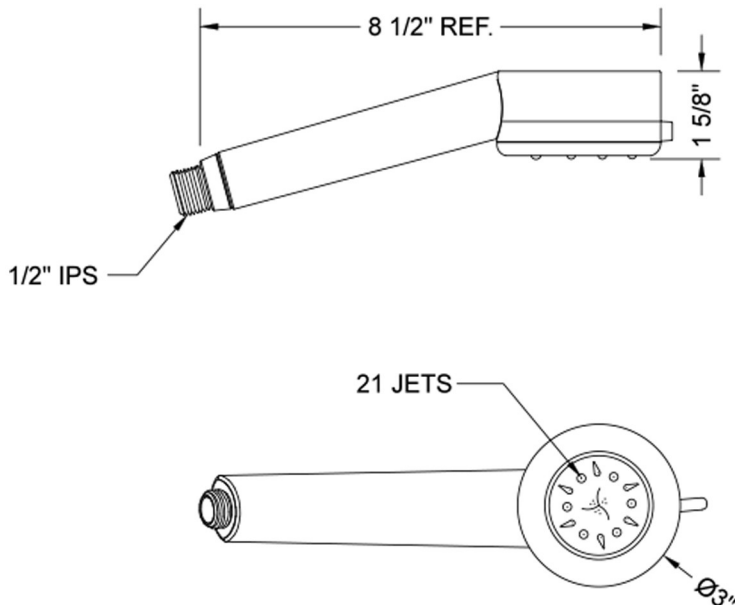

Cylindrica 5 Handshower- 1.75 GPM

Model #: S468-1.75-

FEATURES:

- 5 function handshower with 3" face
- 1/2" IPS Male threads
- Tab on adjusting ring allows for easy adjustment of functions
- Contemporary design
- 2.0 GPM—WaterSense approved
- Available flow rates: 2.5, 2.0, 1.75 & 1.5 GPM

SPECIFICATION DRAWING:

SPRAY PATTERNS: