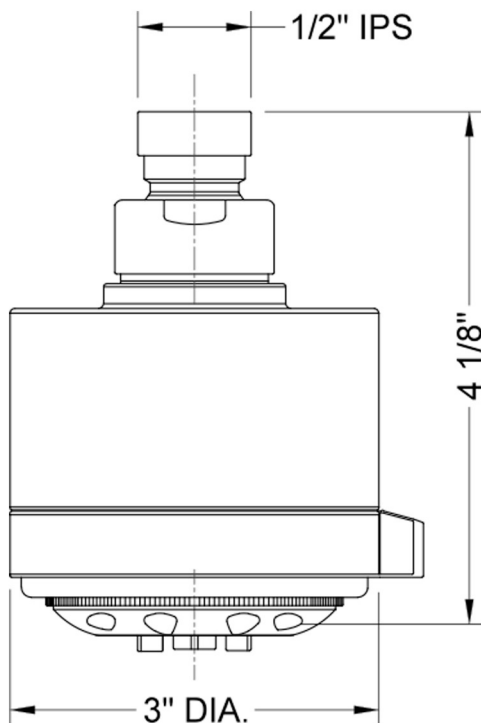

Cylindrica 5 Power Spray Showerhead

Model #: S179-

FEATURES:

- 5 function showerhead with 3" face
- 1/2" IPS adjustable brass ball joint to adjust angle of showerhead
- Tab on adjusting ring allows for easy, adjustment of functions
- Available flow rates: 2.5, 2.0, 1.75 & 1.5 GPM
- Not available in AUB, ULB, WH, JACLO=COLOR

SPECIFICATION DRAWING:

SPRAY PATTERNS: