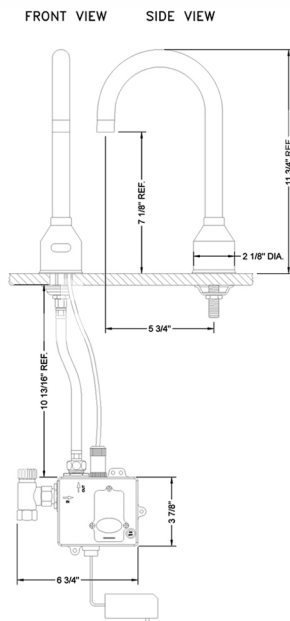

## Contempo Goose Neck Single Hole Sensor Faucet

**Model #: 560-ESF-**

### FEATURES:

- Contempo lavatory single hole sensor faucet
- 0.5 GPM
- 30 second on/off run time-shutoff
- Spout reach : 5 3/4"
- Spout height: 7 1/8"
- Drain sold separately
- All brass stationary spout
- ADA Compliant
- Includes control module, batteries, and AC power adapter
- Battery life 500,000 cycles, also has a low battery indicator
- Requires a separate mixing valve (JACLO's mixing valve: J-TP603)

### SPECIFICATION DRAWING: