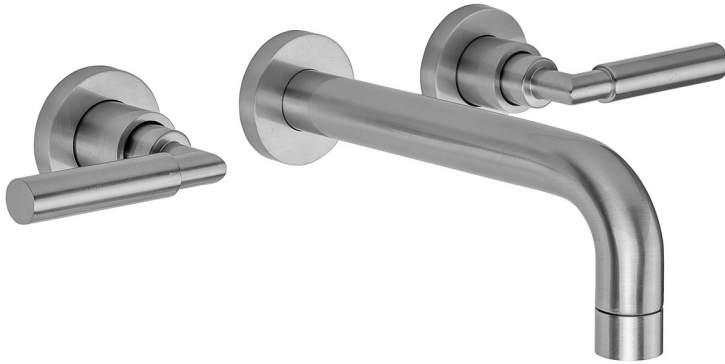

Contempo Wall Faucet TRIM with Lever Handles -1.2 GPM

Model #: 9880-W-WT459-TR-1.2-

FEATURES:

- All brass construction 8" center to center
- 1/4 turn ceramic valves
- Stationary wall mounted spout
- Available flow rates: 1.5, 1.2, & 0.5 GPM. Additional flow rate (aerator) options available. Contact JACLO
- Requires 5550-RGH rough kit
- Lever handles are ADA compliant

AVAILABLE FINISHES:

Polished Chrome (PCH)	Satin Chrome (SC)	Bronze Umber (BU)
Satin Nickel (SN)	Pewter (PEW)	Caramel Bronze (CB)
Polished Nickel (PN)	Antique Brass (AB)	Antique Copper (ACU)
Oil-Rubbed Bronze (ORB)	Polished Brass (PB)	Polished Copper (PCU)
Vintage Bronze (VB)	Satin Brass (SB)	Matte Black (MBK)
Satin Gold (SG)	Polished Gold (PG)	Black Nickel (BKN)
White (WH)	Satin Cooper (SCU)	Almond (ALD)
Amber (AMB)	Azure Blue (AZB)	Coral (COR)
Mint Green (GRN)	Stone Grey (GRY)	Lilac (LAC)
Light Blue (LBL)	Limon (LIM)	Plum (PLM)
Pink (PNK)	Red (RED)	Graphite (GPH)
Aged Unlacquered Brass (AUB)		

SPECIFICATION DRAWING:

AVAILABLE HANDLES:

WT459

WT462