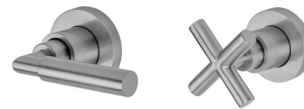

SPECIFICATION DRAWING:

AVAILABLE HANDLES:

WT459

WT462