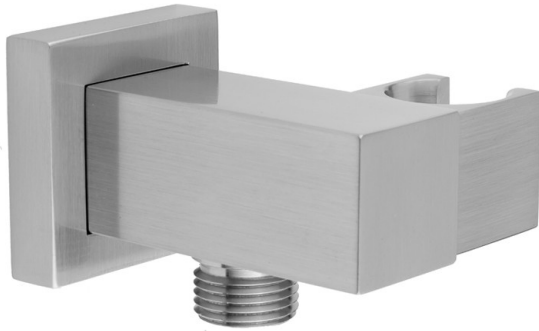

CUBIX® Water Supply Elbow with Adjustable Handshower Holder

Model #: 8757-

FEATURES:

- Cubix® brass water supply elbow with brass adjustable angle wall mount handshower holder
- 1/2" Female inlet x 1/2" Male outlet
- Conical end of hose sits in holder
- Allows for easy adjustment of handshower to desired angle
- Ideal for use with any style handshower
- Sliding escutcheon for easy installation

AVAILABLE FINISHES:

Polished Chrome (PCH)	Satin Chrome (SC)	Bronze Umber (BU)
Satin Nickel (SN)	Pewter (PEW)	Caramel Bronze (CB)
Polished Nickel (PN)	Antique Brass (AB)	Antique Copper (ACU)
Oil-Rubbed Bronze (ORB)	Polished Brass (PB)	Vintage Bronze (VB)
Satin Brass (SB)	Matte Black (MBK)	Satin Gold (SG)
White (WH)	Unlacquered Brass (ULB)	Satin Cooper (SCU)
Almond (ALD)	Amber (AMB)	Azure Blue (AZB)
Coral (COR)	Mint Green (GRN)	Stone Grey (GRY)
Lilac (LAC)	Light Blue (LBL)	Limon (LIM)
Plum (PLM)	Pink (PNK)	Red (RED)
Graphite (GPH)	Aged Unlacquered Brass (AUB)	