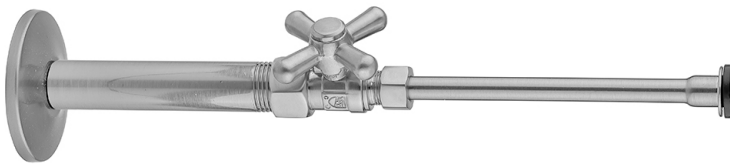

# Quarter Turn Straight Pattern 1/2" IPS x 3/8" O.D. Toilet Supply Kit with Standard Cross Handle, 20" Supply Tube, Escutcheon

**Model #: 619-72-**

## FEATURES:

- Complete Toilet Supply Kit
- Kit contains:
  - (1) Quarter Turn Straight Pattern 1/2" IPS x 3/8" O.D. Supply Valve with Standard Cross Handle P/N 619
  - (1) 20" Copper Supply Tube P/N 772
  - (1) Escutcheon P/N 741 (ULB P/N 6015)
  - (1) 1/2" Brass Nipple P/N 801-12.4

## AVAILABLE FINISHES:

Polished Chrome (PCH)	Satin Chrome (SC)	Bronze Umber (BU)
Satin Nickel (SN)	Pewter (PEW)	Caramel Bronze (CB)
Polished Nickel (PN)	Antique Brass (AB)	Antique Copper (ACU)
Oil-Rubbed Bronze (ORB)	Polished Brass (PB)	Polished Copper (PCU)
Vintage Bronze (VB)	Satin Brass (SB)	Matte Black (MBK)
Satin Gold (SG)	Polished Gold (PG)	Black Nickel (BKN)
Bombay Gold (BG)	Jewelers Gold (JG)	Europa Bronze (EB)
White (WH)	Sedona Beige (SDB)	Tristan Brass (TB)
Unlacquered Brass (ULB)	Satin Cooper (SCU)	

## SPECIFICATION DRAWING:

COMPONENTS	
DESCRIPTION	QTY:
STRAIGHT VALVE - STANDARD CROSS HANDLE	1
20" X 3/8" O.D. SUPPLY TUBE	1
ESCUTCHEON	1
PLASTIC FILL VALVE COUPLING NUT	1
4" NIPPLE	1