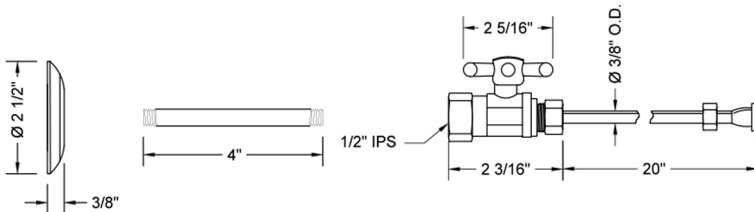

# Quarter Turn Straight Pattern 1/2" IPS x 3/8" O.D. Toilet Supply Kit with Standard Cross Handle, 20" Supply Tube, Escutcheon

**Model #: 619-72-**

## FEATURES:

- Complete Toilet Supply Kit
- Kit contains:
  - (1) Quarter Turn Straight Pattern 1/2" IPS x 3/8" O.D. Supply Valve with Standard Cross Handle P/N 619
  - (1) 20" Copper Supply Tube P/N 772
  - (1) Escutcheon P/N 741 (ULB P/N 6015)
  - (1) 1/2" Brass Nipple P/N 801-12.4

## SPECIFICATION DRAWING:

COMPONENTS	
DESCRIPTION	QTY:
STRAIGHT VALVE - STANDARD CROSS HANDLE	1
20" X 3/8" O.D. SUPPLY TUBE	1
ESCUTCHEON	1
PLASTIC FILL VALVE COUPLING NUT	1
4" NIPPLE	1