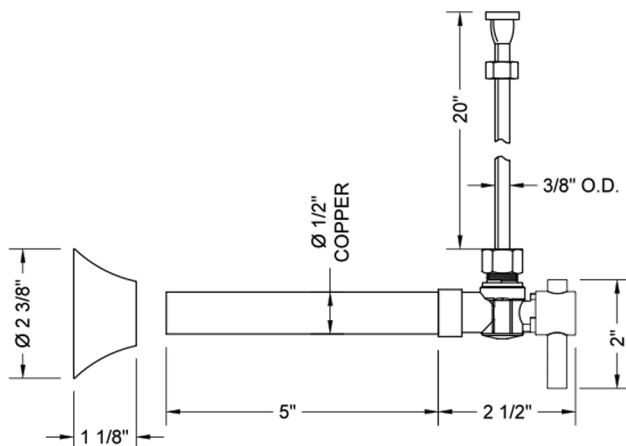

# Quarter Turn Angle Pattern 1/2" Copper (Sweat Fit) x 3/8" O.D. Toilet Supply Kit with Contempo Lever Handle, 20" Supply Tube, Escutcheon

**Model #: 629-2-72-**

## FEATURES:

- Complete Toilet Supply Kit
- Kit contains:
  - (1) Quarter Turn Angle Pattern 1/2" Copper (Sweat Fit) x 3/8" O.D. Supply Valve with Contempo Lever Handle P/N 629-2
  - (1) 20" Copper Supply Tube P/N 772
  - (1) Bell Escutcheon P/N 7116

## SPECIFICATION DRAWING:

COMPONENTS	
DESCRIPTION	QTY:
ANGLE VALVE - CONTEMPO LEVER HANDLE	1
20" X 3/8" O.D. SUPPLY TUBE	1
ESCUTCHEON	1
PLASTIC FILL VALVE COUPLING NUT	1