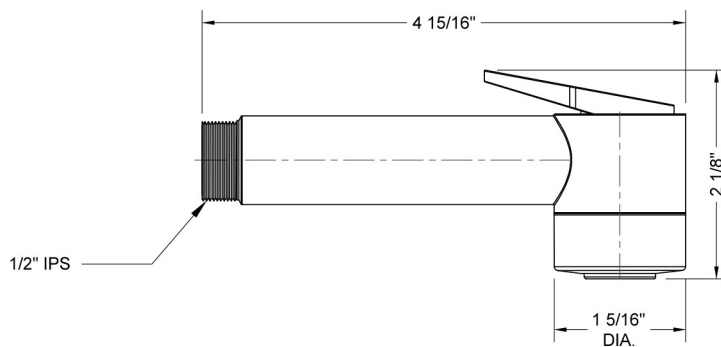

### FEATURES:

- Soft aerated spray bidet handshower
- 1/2" Male threads
- Light weight ABS design with brass face plate ring
- On/off trigger operation
- Note:
  - Separate shut off valve required when installing this item
  - Water must be turned off when not in use

### SPECIFICATION DRAWING: