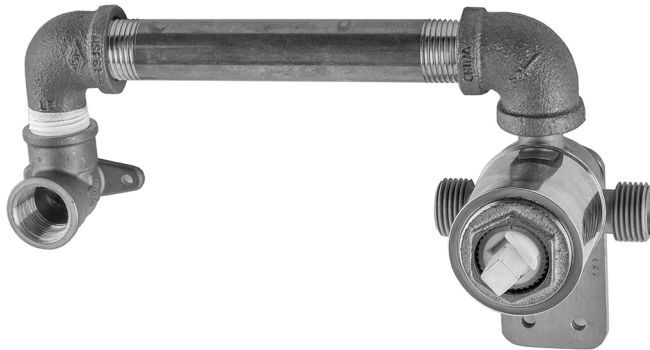

Rough Valve for Contempo Single Lever Wall Faucet TRIM

Model #: 6660-RGH

FEATURES:

- Rough for single handle wall faucet trim
- 1/2" NPT Hot inlet, 1/2" NPT Cold inlet

AVAILABLE FINISHES:
N/A

SPECIFICATION DRAWING: