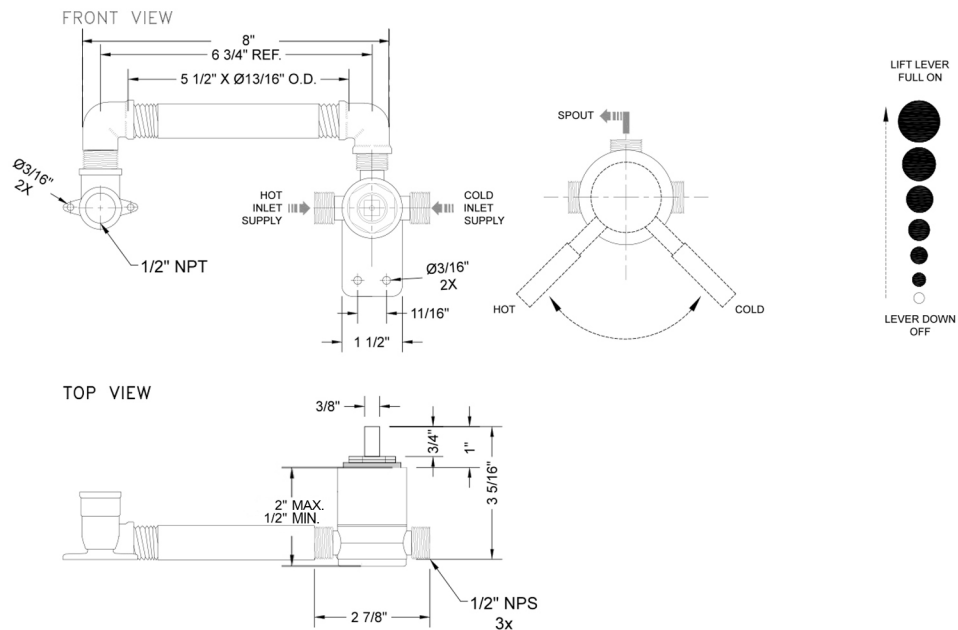

Rough Valve for Contempo Single Lever Wall Faucet TRIM

Model #: 6660-RGH

FEATURES:

- Rough for single handle wall faucet trim
- 1/2" NPT Hot inlet, 1/2" NPT Cold inlet

AVAILABLE FINISHES:
N/A

SPECIFICATION DRAWING: