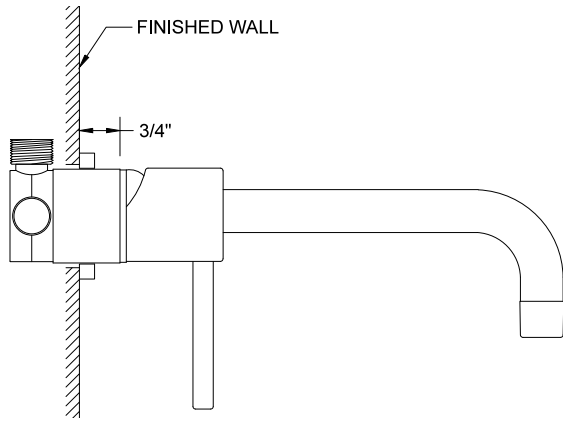

INSTALLATION INSTRUCTIONS

Contempo Single Lever Wall Faucet Trim
Part #: 8110-L-TRIM

JACLO[®]
Confidence from start to finish.[®]

FIG. 1

FIG. 2

FIG. 3

FIG. 4

FIG. 5

FIG. 6

FIG. 7

INSTALLATION INSTRUCTIONS

1. Determine location of faucet in wall.
2. Build blocking so faucet distance to finished wall is per **Fig. 1**
3. Attach spout and valve rough assembly to blocking with suitable fasteners. **Fig. 2**
Note: Rough components are factory sealed, DO NOT DISMANTLE
4. Plumb mixing valve per **Fig. 3**
5. With mixing valve off, turn on hot and cold water supply and check for leaks.
6. Finish wall.
7. Slide escutcheon on to spout. **Fig. 4**
8. Install spout to rough. **Fig.5**
9. Install escutcheon and lever on mixing valve. **Fig. 6**
10. Turn faucet on and test. **Fig. 7**