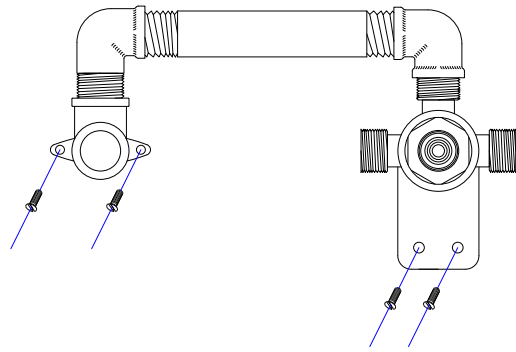

INSTALLATION INSTRUCTIONS

Contempo Single Lever Wall Faucet Trim
Part #: 8110-L-TRIM

JACLO[®]
Confidence from start to finish.[®]

FIG. 1

FIG. 2

FIG. 3

FIG. 4

FIG. 5

FIG. 6

FIG. 7

INSTALLATION INSTRUCTIONS

1. Determine location of faucet in wall.
2. Build blocking so faucet distance to finished wall is per **Fig. 1**
3. Attach spout and valve rough assembly to blocking with suitable fasteners. **Fig. 2**
Note: Rough components are factory sealed, DO NOT DISMANTLE
4. Plumb mixing valve per **Fig. 3**
5. With mixing valve off, turn on hot and cold water supply and check for leaks.
6. Finish wall.
7. Slide escutcheon on to spout. **Fig. 4**
8. Install spout to rough. **Fig.5**
9. Install escutcheon and lever on mixing valve. **Fig. 6**
10. Turn faucet on and test. **Fig. 7**