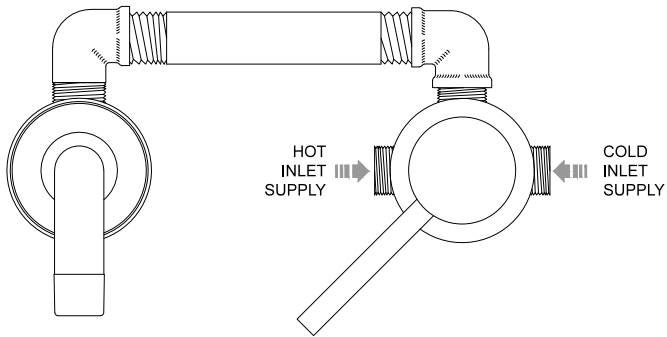

INSTALLATION INSTRUCTIONS

Contempo Single Lever Wall Faucet Trim
Part #: 8110-L-TRIM

JACLO[®]
Confidence from start to finish.[®]

FIG. 1

FIG. 2

FIG. 3

FIG. 4

FIG. 5

FIG. 6

FIG. 7

INSTALLATION INSTRUCTIONS

1. Determine location of faucet in wall.
2. Build blocking so faucet distance to finished wall is per **Fig. 1**
3. Attach spout and valve rough assembly to blocking with suitable fasteners. **Fig. 2**
Note: Rough components are factory sealed, DO NOT DISMANTLE
4. Plumb mixing valve per **Fig. 3**
5. With mixing valve off, turn on hot and cold water supply and check for leaks.
6. Finish wall.
7. Slide escutcheon on to spout. **Fig. 4**
8. Install spout to rough. **Fig.5**
9. Install escutcheon and lever on mixing valve. **Fig. 6**
10. Turn faucet on and test. **Fig. 7**