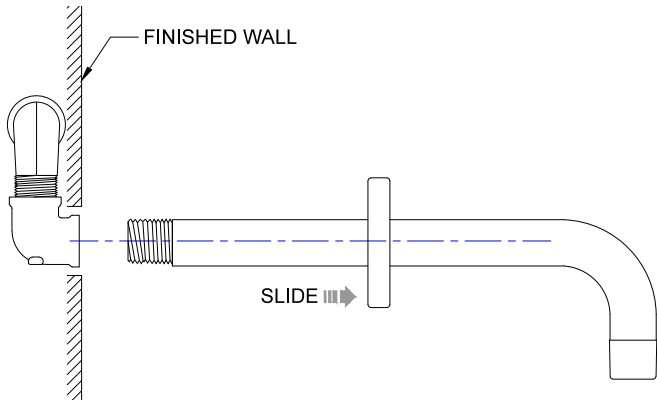

INSTALLATION INSTRUCTIONS

Contempo Single Lever Wall Faucet Trim
Part #: 8110-L-TRIM

JACLO[®]
Confidence from start to finish.[®]

FIG. 1

FIG. 2

FIG. 3

FIG. 4

FIG. 5

FIG. 6

FIG. 7

INSTALLATION INSTRUCTIONS

1. Determine location of faucet in wall.
2. Build blocking so faucet distance to finished wall is per **Fig. 1**
3. Attach spout and valve rough assembly to blocking with suitable fasteners. **Fig. 2**
Note: Rough components are factory sealed, DO NOT DISMANTLE
4. Plumb mixing valve per **Fig. 3**
5. With mixing valve off, turn on hot and cold water supply and check for leaks.
6. Finish wall.
7. Slide escutcheon on to spout. **Fig. 4**
8. Install spout to rough. **Fig.5**
9. Install escutcheon and lever on mixing valve. **Fig. 6**
10. Turn faucet on and test. **Fig. 7**