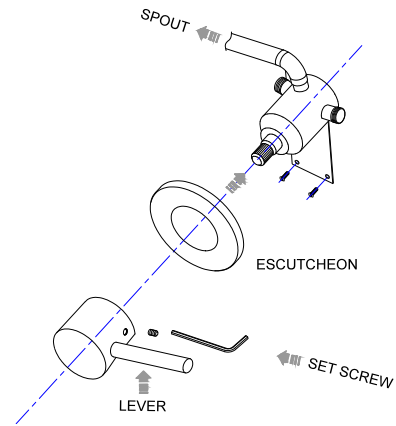

INSTALLATION INSTRUCTIONS

Contempo Single Lever Wall Faucet Trim
Part #: 8110-L-TRIM

JACLO[®]
Confidence from start to finish.[®]

FIG. 1

FIG. 2

FIG. 3

FIG. 4

FIG. 5

FIG. 6

FIG. 7

INSTALLATION INSTRUCTIONS

1. Determine location of faucet in wall.
2. Build blocking so faucet distance to finished wall is per **Fig. 1**
3. Attach spout and valve rough assembly to blocking with suitable fasteners. **Fig. 2**
Note: Rough components are factory sealed, DO NOT DISMANTLE
4. Plumb mixing valve per **Fig. 3**
5. With mixing valve off, turn on hot and cold water supply and check for leaks.
6. Finish wall.
7. Slide escutcheon on to spout. **Fig. 4**
8. Install spout to rough. **Fig.5**
9. Install escutcheon and lever on mixing valve. **Fig. 6**
10. Turn faucet on and test. **Fig. 7**