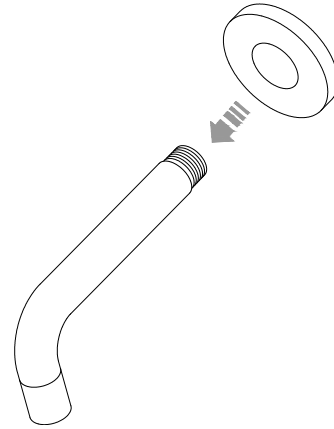

INSTALLATION INSTRUCTIONS

Contempo Single Lever Wall Faucet Trim
Part #: 8110-L-TRIM

JACLO[®]
Confidence from start to finish.[®]

FIG. 1

FIG. 2

FIG. 3

FIG. 4

FIG. 5

FIG. 6

FIG. 7

INSTALLATION INSTRUCTIONS

1. Determine location of faucet in wall.
2. Build blocking so faucet distance to finished wall is per **Fig. 1**
3. Attach spout and valve rough assembly to blocking with suitable fasteners. **Fig. 2**
Note: Rough components are factory sealed, DO NOT DISMANTLE
4. Plumb mixing valve per **Fig. 3**
5. With mixing valve off, turn on hot and cold water supply and check for leaks.
6. Finish wall.
7. Slide escutcheon on to spout. **Fig. 4**
8. Install spout to rough. **Fig.5**
9. Install escutcheon and lever on mixing valve. **Fig. 6**
10. Turn faucet on and test. **Fig. 7**