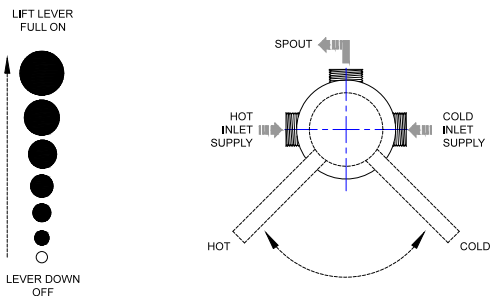

INSTALLATION INSTRUCTIONS

Contempo Single Lever Wall Faucet Trim
Part #: 8110-L-TRIM

JACLO[®]
Confidence from start to finish.[®]

FIG. 1

FIG. 2

FIG. 3

FIG. 4

FIG. 5

FIG. 6

FIG. 7

INSTALLATION INSTRUCTIONS

1. Determine location of faucet in wall.
2. Build blocking so faucet distance to finished wall is per **Fig. 1**
3. Attach spout and valve rough assembly to blocking with suitable fasteners. **Fig. 2**
Note: Rough components are factory sealed, DO NOT DISMANTLE
4. Plumb mixing valve per **Fig. 3**
5. With mixing valve off, turn on hot and cold water supply and check for leaks.
6. Finish wall.
7. Slide escutcheon on to spout. **Fig. 4**
8. Install spout to rough. **Fig.5**
9. Install escutcheon and lever on mixing valve. **Fig. 6**
10. Turn faucet on and test. **Fig. 7**