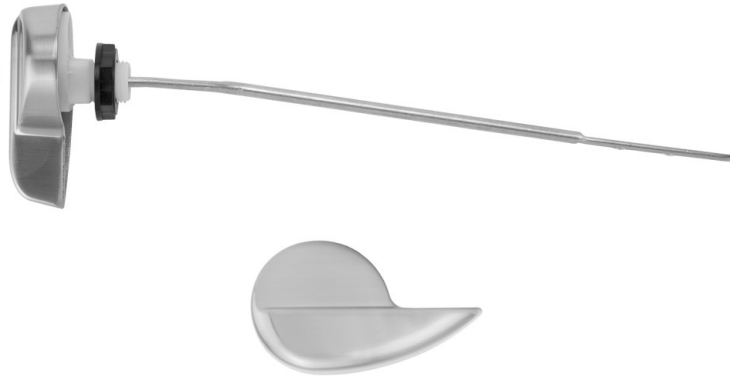

Toilet Tank Trip Lever to Fit TOTO

Model #: 904-

FEATURES:

- Toilet tank "trip" lever to fit TOTO model: THU004
- Brass arm
- Fits TOTO Models: Carlyle, Carlyle II, Carolina, Carolina II, Eco Ultramax, Eco Supreme, Supreme, Supreme II, Ultramax, Ultramax II, Ultimate
- Not available in ULB

AVAILABLE FINISHES:

Polished Chrome (PCH)	Satin Chrome (SC)	Bronze Umber (BU)
Satin Nickel (SN)	Pewter (PEW)	Caramel Bronze (CB)
Polished Nickel (PN)	Antique Brass (AB)	Antique Copper (ACU)
Oil-Rubbed Bronze (ORB)	Polished Brass (PB)	Polished Copper (PCU)
Vintage Bronze (VB)	Satin Brass (SB)	Matte Black (MBK)
Satin Gold (SG)	Polished Gold (PG)	Black Nickel (BKN)
White (WH)	Satin Cooper (SCU)	Almond (ALD)
Amber (AMB)	Azure Blue (AZB)	Coral (COR)
Mint Green (GRN)	Stone Grey (GRY)	Lilac (LAC)
Light Blue (LBL)	Limon (LIM)	Plum (PLM)
Pink (PNK)	Red (RED)	Graphite (GPH)
Aged Unlacquered Brass (AUB)		