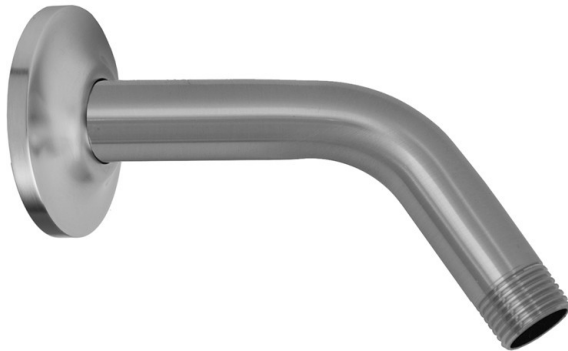

6" 60° Brass Showerarm with Escutcheon

Model #: 8041-E6-

FEATURES:

- Brass 60° showerarm with 2 1/4" diameter brass escutcheon (6006)
- 1/2" Male IPS
- 6" length
- Other escutcheon styles and arm length options available. Contact JACLO

AVAILABLE FINISHES:

Polished Chrome (PCH)	Satin Chrome (SC)	Bronze Umber (BU)
Satin Nickel (SN)	Pewter (PEW)	Caramel Bronze (CB)
Polished Nickel (PN)	Antique Brass (AB)	Antique Copper (ACU)
Oil-Rubbed Bronze (ORB)	Polished Brass (PB)	Polished Copper (PCU)
Vintage Bronze (VB)	Satin Brass (SB)	Matte Black (MBK)
Satin Gold (SG)	Polished Gold (PG)	Black Nickel (BKN)
White (WH)	Unlacquered Brass (ULB)	Satin Cooper (SCU)
Almond (ALD)	Amber (AMB)	Azure Blue (AZB)
Coral (COR)	Mint Green (GRN)	Stone Grey (GRY)
Lilac (LAC)	Light Blue (LBL)	Limon (LIM)
Plum (PLM)	Pink (PNK)	Red (RED)
Graphite (GPH)	Aged Unlacquered Brass (AUB)	